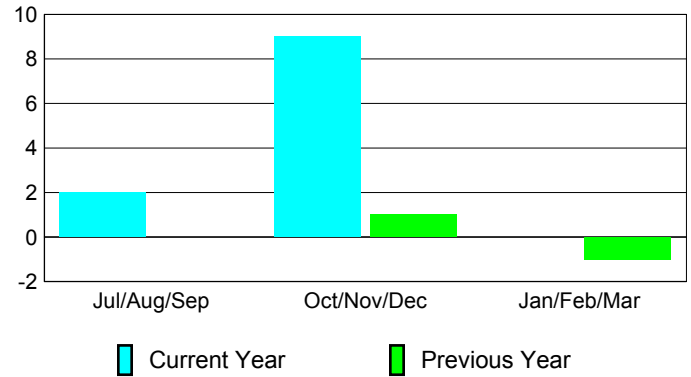

Comparison of Membership Gain/Loss

Current Year Compared to the Previous Year